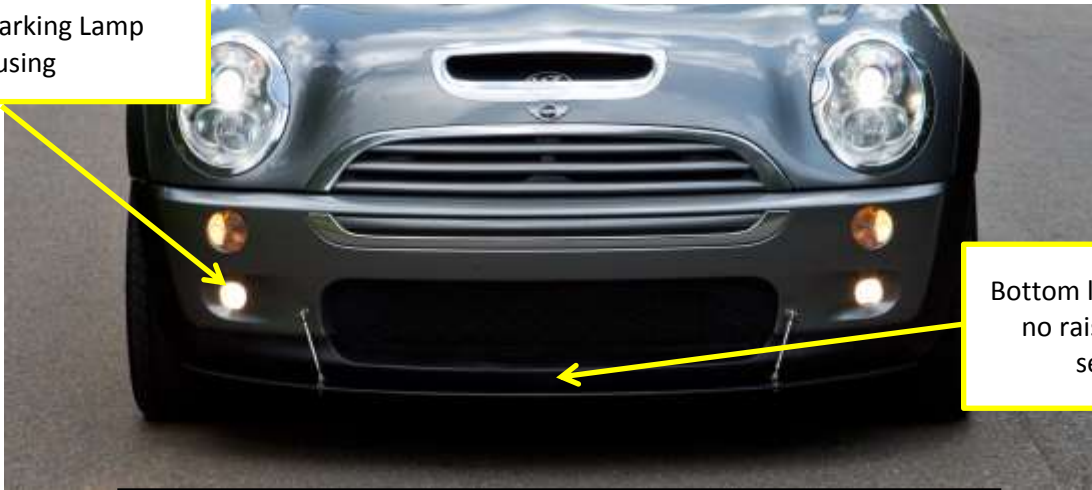

"Round" Parking Lamp housing

Bottom lip is flat with no raised center section

**2002-2008 Gen 1 "Standard" Front Bumper**

"Rectangular" Parking Lamp housing

Raised Center Section on bumper lip

**2002-2008 Gen 1 "JCW/Aero" Front Bumper**

"Stylized" Parking Lamp Housing

One-piece at wheel opening. No wheel lips

**2002-2008 Gen 1 "GP" Front Bumper**